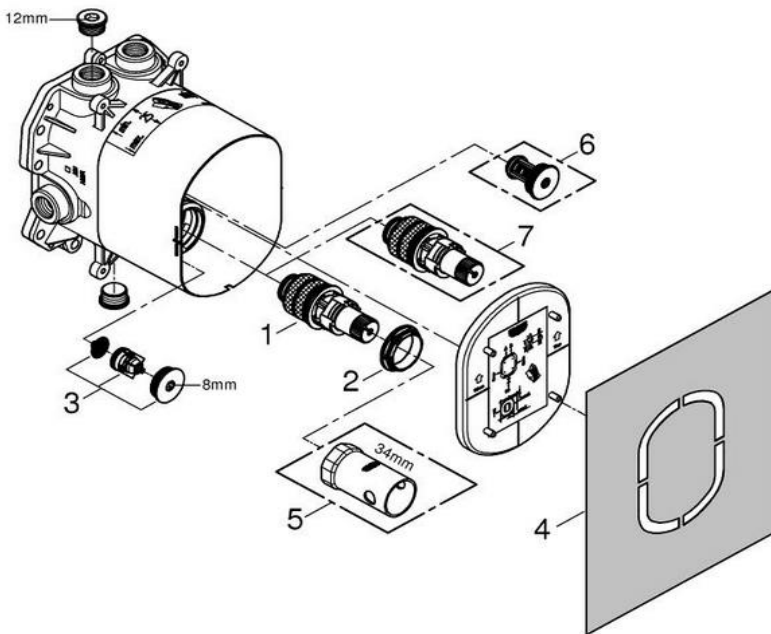

Pos.-nr.	Prod. Description	Order-nr.
1	Thermostatic compact cartridge 3/4"	47483000
2	Fitting ring	47765000
3	Non-return valve	47753000
4	Repl. kit f. seal	48263000
5	Socket spanner	19332000*
6	Safety combination (DIN EN 1717)	29007000*
7	Thermostatic compact cartridge 3/4"	47186000*

* Optional accessories

Note:

* All information of the above is for the reference only. No prior notice is made if any changes.