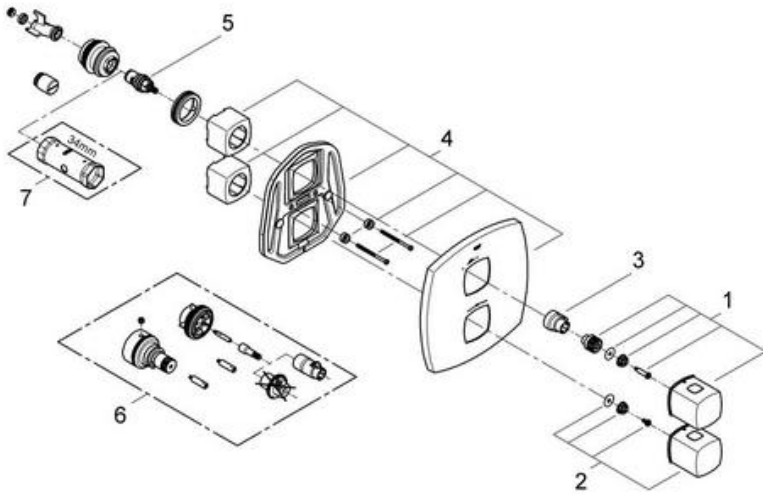

SANITARY WARE SPECIFICATION SHEET

Pos.-nr.	Prod. description	Order-nr.
2	Temperature control handle	47934000
3	Stop	10093000
4	Escutcheon	47935000
5	Ceramic headpart, 1/2"	45346000
5.1	O-ring Ø 18.2 x Ø 1.7	0392400M
6	Extension-set 27.5 mm	47780000*
7	Socket spanner	19332000*