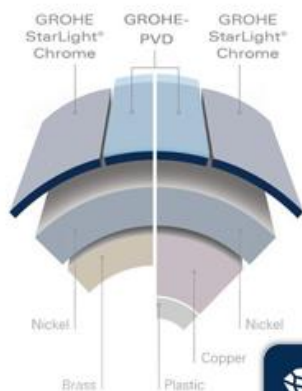

GROHE StarLight®

GROHE surface hardness

GROHE scratch resistance

Chrome PVD

Chrome PVD

Note:

* All information of the above is for the reference only. No prior notice is made if any changes.