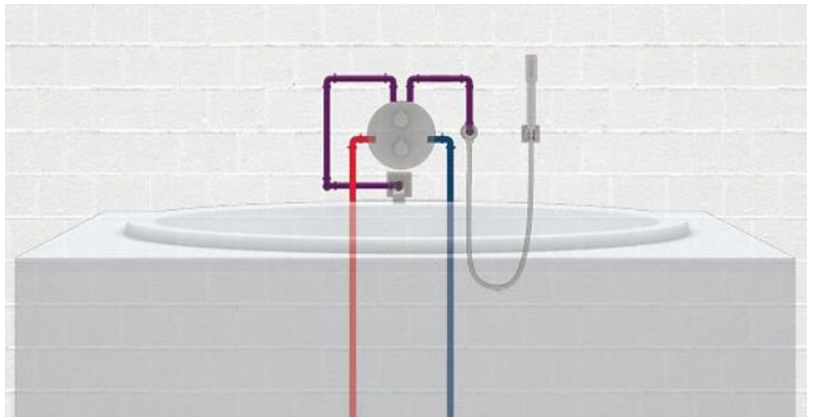

Acme Sanitary Ware Co Ltd

Acme Building, 22-28 Nanking Street, Kowloon, Hong Kong
Tel: 2388 7171 Fax: 2710 8012
E-mail: acme@acmesanitary.com.hk
Website: www.acmesanitaryware.com.hk

Pure Freude
an Wasser

PROJECT		REF		REV	ITEM CODE	
LOCATION		DATE			PAGE	

SANITARY WARE SPECIFICATION SHEET

GROHE GRANDERA

TOMORROW'S GRAND STYLE

The GROHE Grandera collection is both a homage to an age of grandeur long past and an affirmation of modern sensibility, combining the highest standards of quality and craftsmanship with a love of detail and comfort.

Stylistically, the Grandera collection can be combined with a wide range of bathroom furnishings, with the added flexibility of two colors – chrome and chrome / gold.

GROHE SafeStop (Plus) – double scalding protection at 38°C and (optional) 43°C

Great for homes with children, this safety feature is set at 38°C, preventing you from turning up the water temperature too high. If desired, higher temperatures can be selected by pushing the button. Optional for extra safety: the easy-to-fit GROHE SafeStop Plus limiter ensures that the temperature does not exceed 43°C.

GROHE EcoButton – reduce your water consumption by up to 50% at the push of a button

Using this button you can select either a full water flow, e.g. for quick tub filling, or reduce your water consumption by up to 50% – without compromising on your comfort!

GROHE QuickFix Plus – quick and easy installation in a few simple steps

Save time on the installation of your tap with GROHE QuickFix Plus. Consisting of fewer parts, our new system makes the installation process quicker and easier than ever.

Constant water temperature thanks to reliable GROHE TurboStat technology

Our precise control technology ensures an instant water flow at the desired temperature and keeps it constant irrespective of any fluctuations in water pressure or supply.

GROHE EcoJoy with water-saving function for reduced consumption

GROHE EcoJoy reduces water consumption by up to 50% without compromising on performance. Whenever you turn on your tap, you will enjoy a full jet of water while saving money nonetheless.